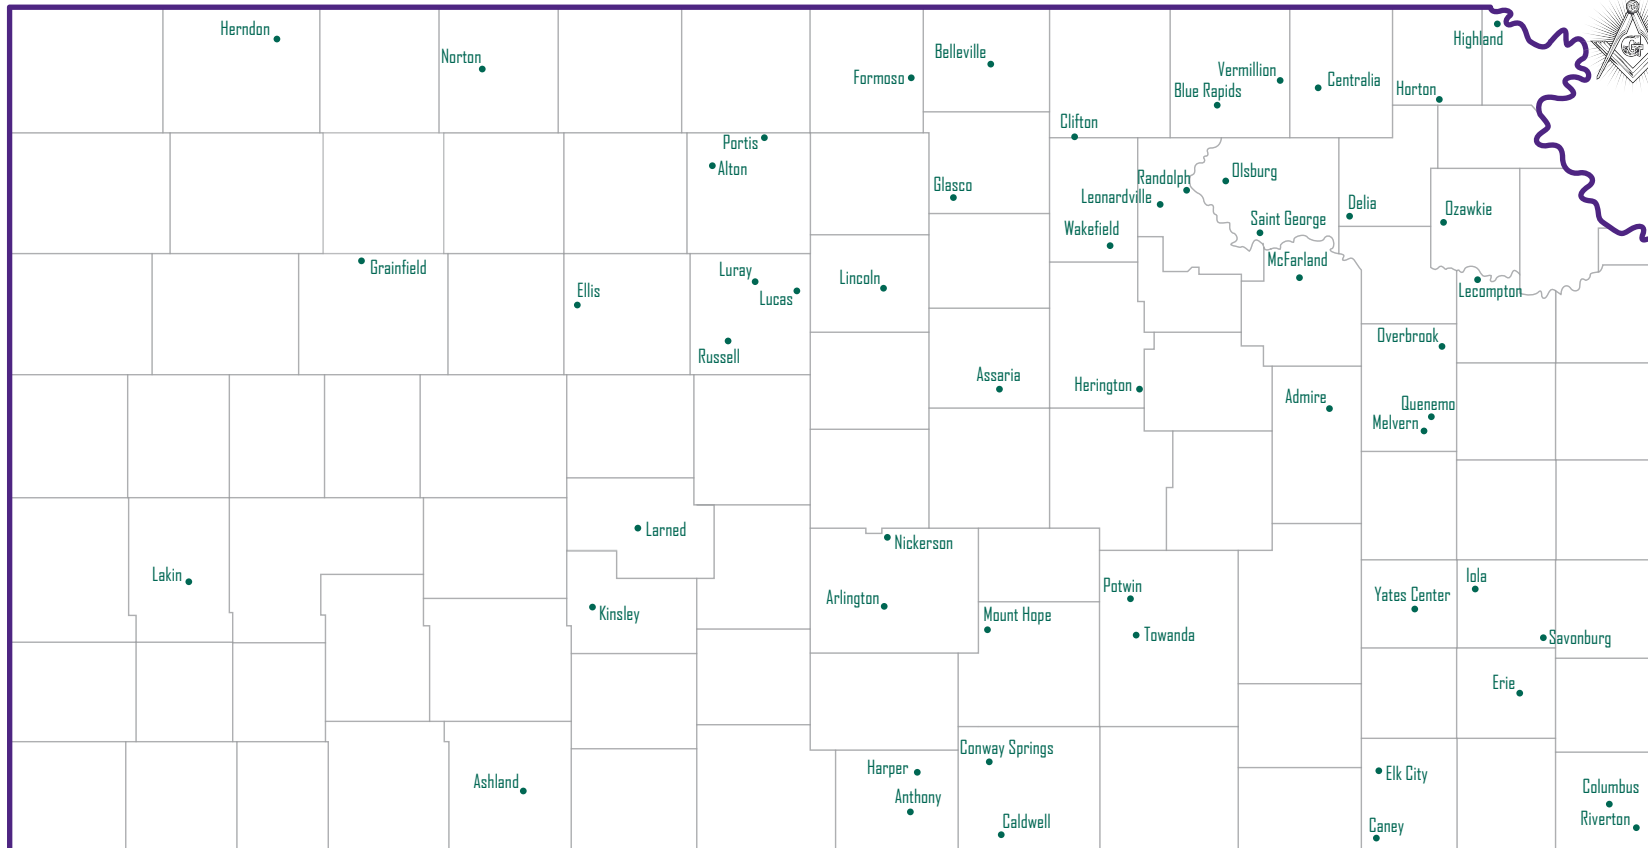

# Kansas Community Empowerment Community Map as of April 30, 2024

Communities are added on a regular basis as they enroll. If your community should be listed, but isn't, contact us at [KSCE@ksu.edu](mailto:KSCE@ksu.edu).