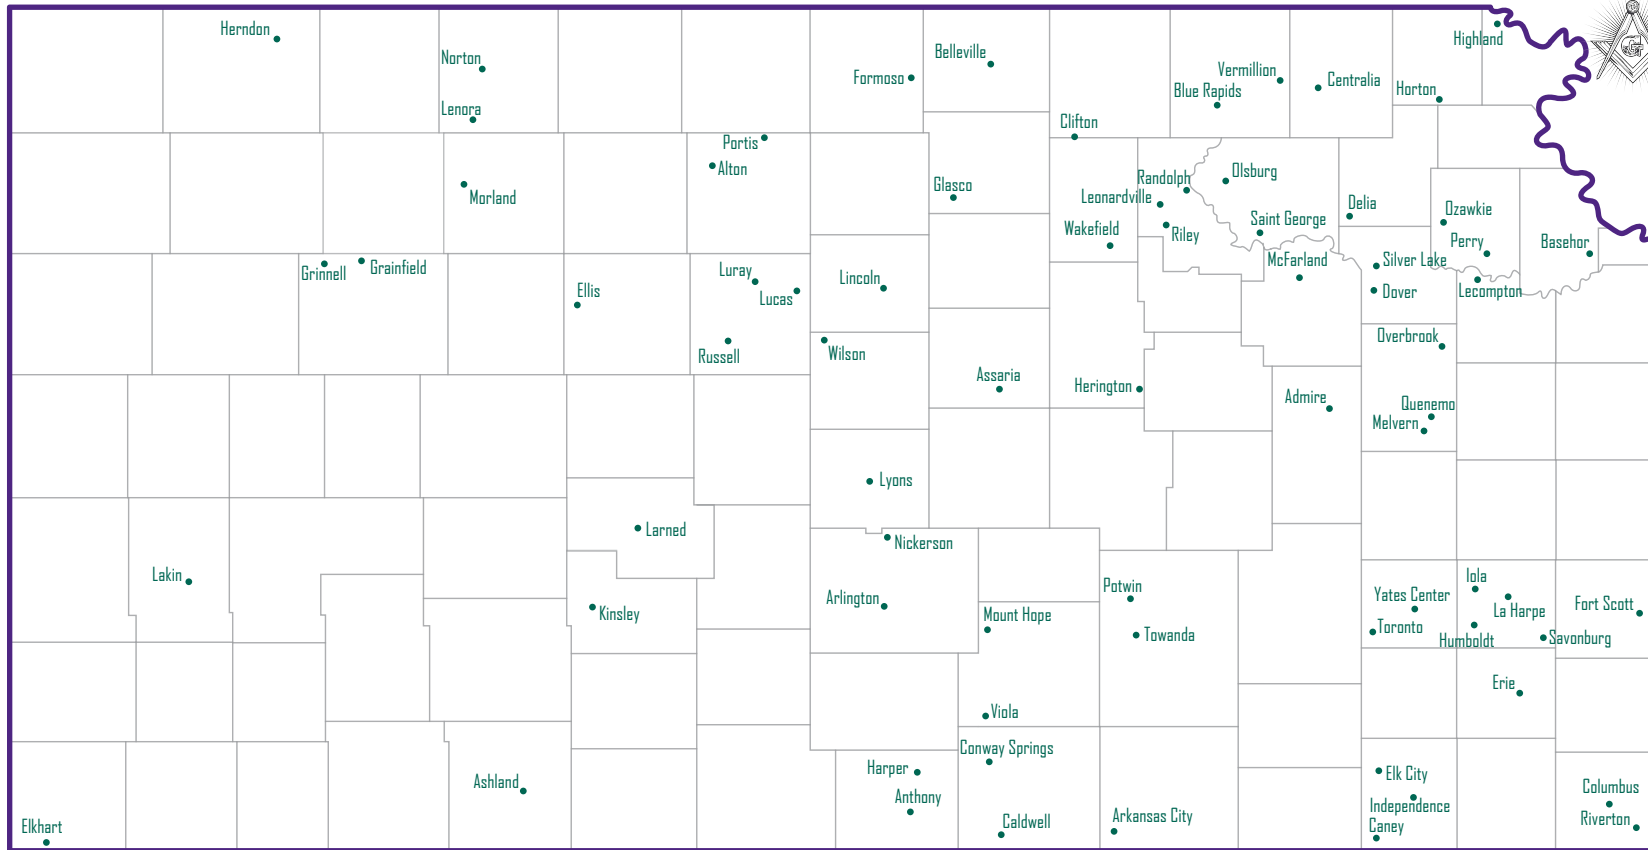

Kansas Community Empowerment Community Map as of August 20, 2024

Communities are added on a regular basis as they enroll. If your community should be listed, but isn't, contact us at KSCE@ksu.edu.