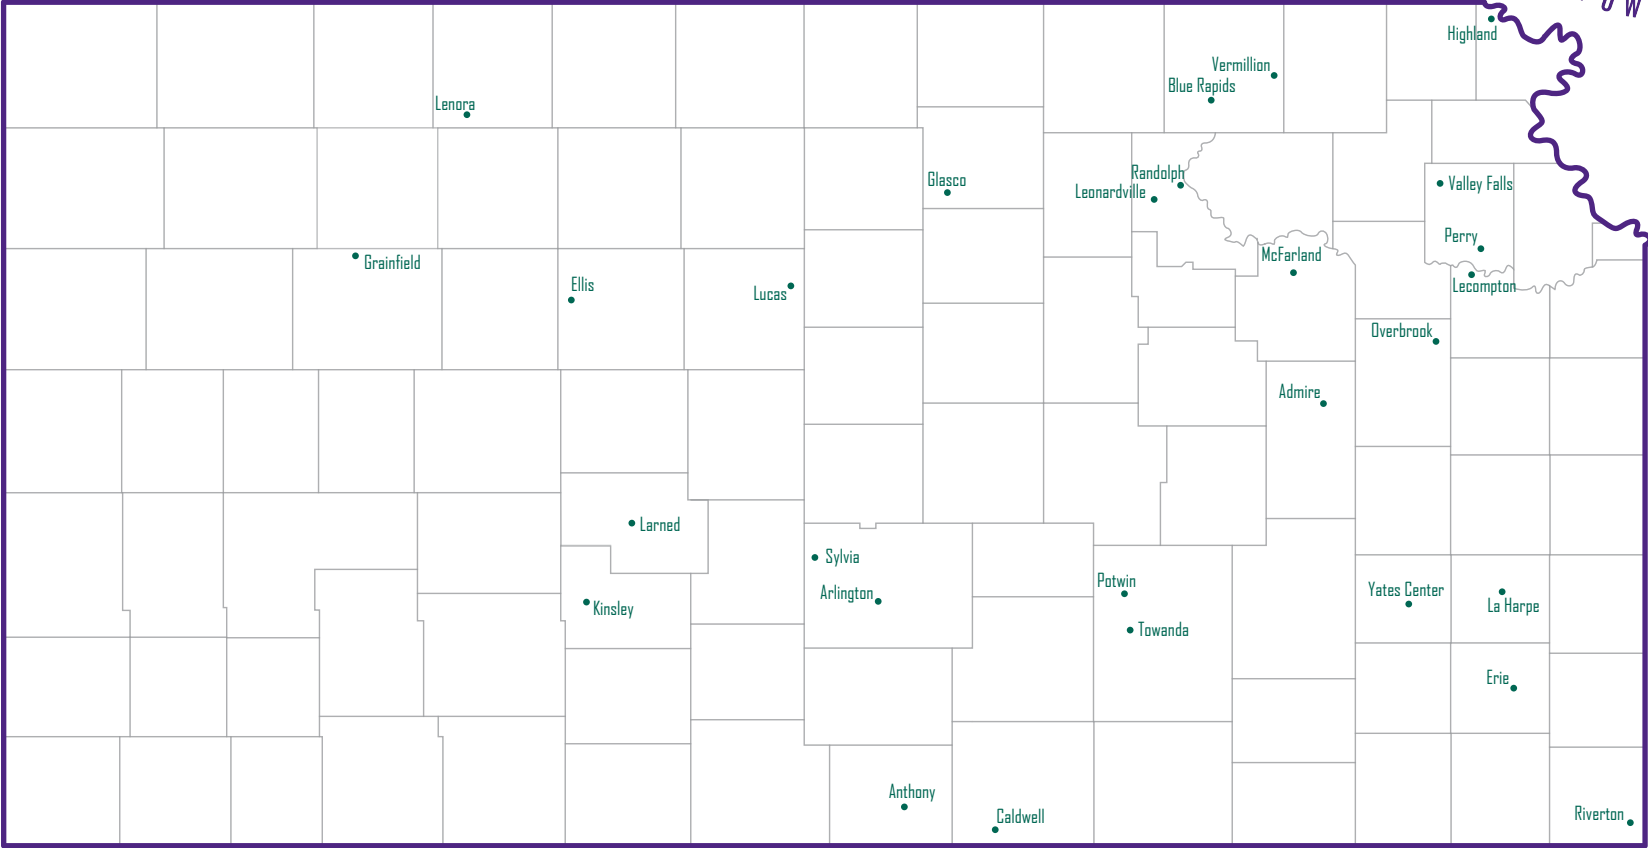

# Kansas Community Empowerment Community Map as of January 17, 2025

Communities are added on a regular basis as they enroll. If your community should be listed, but isn't, contact us at [KSCE@ksu.edu](mailto:KSCE@ksu.edu).